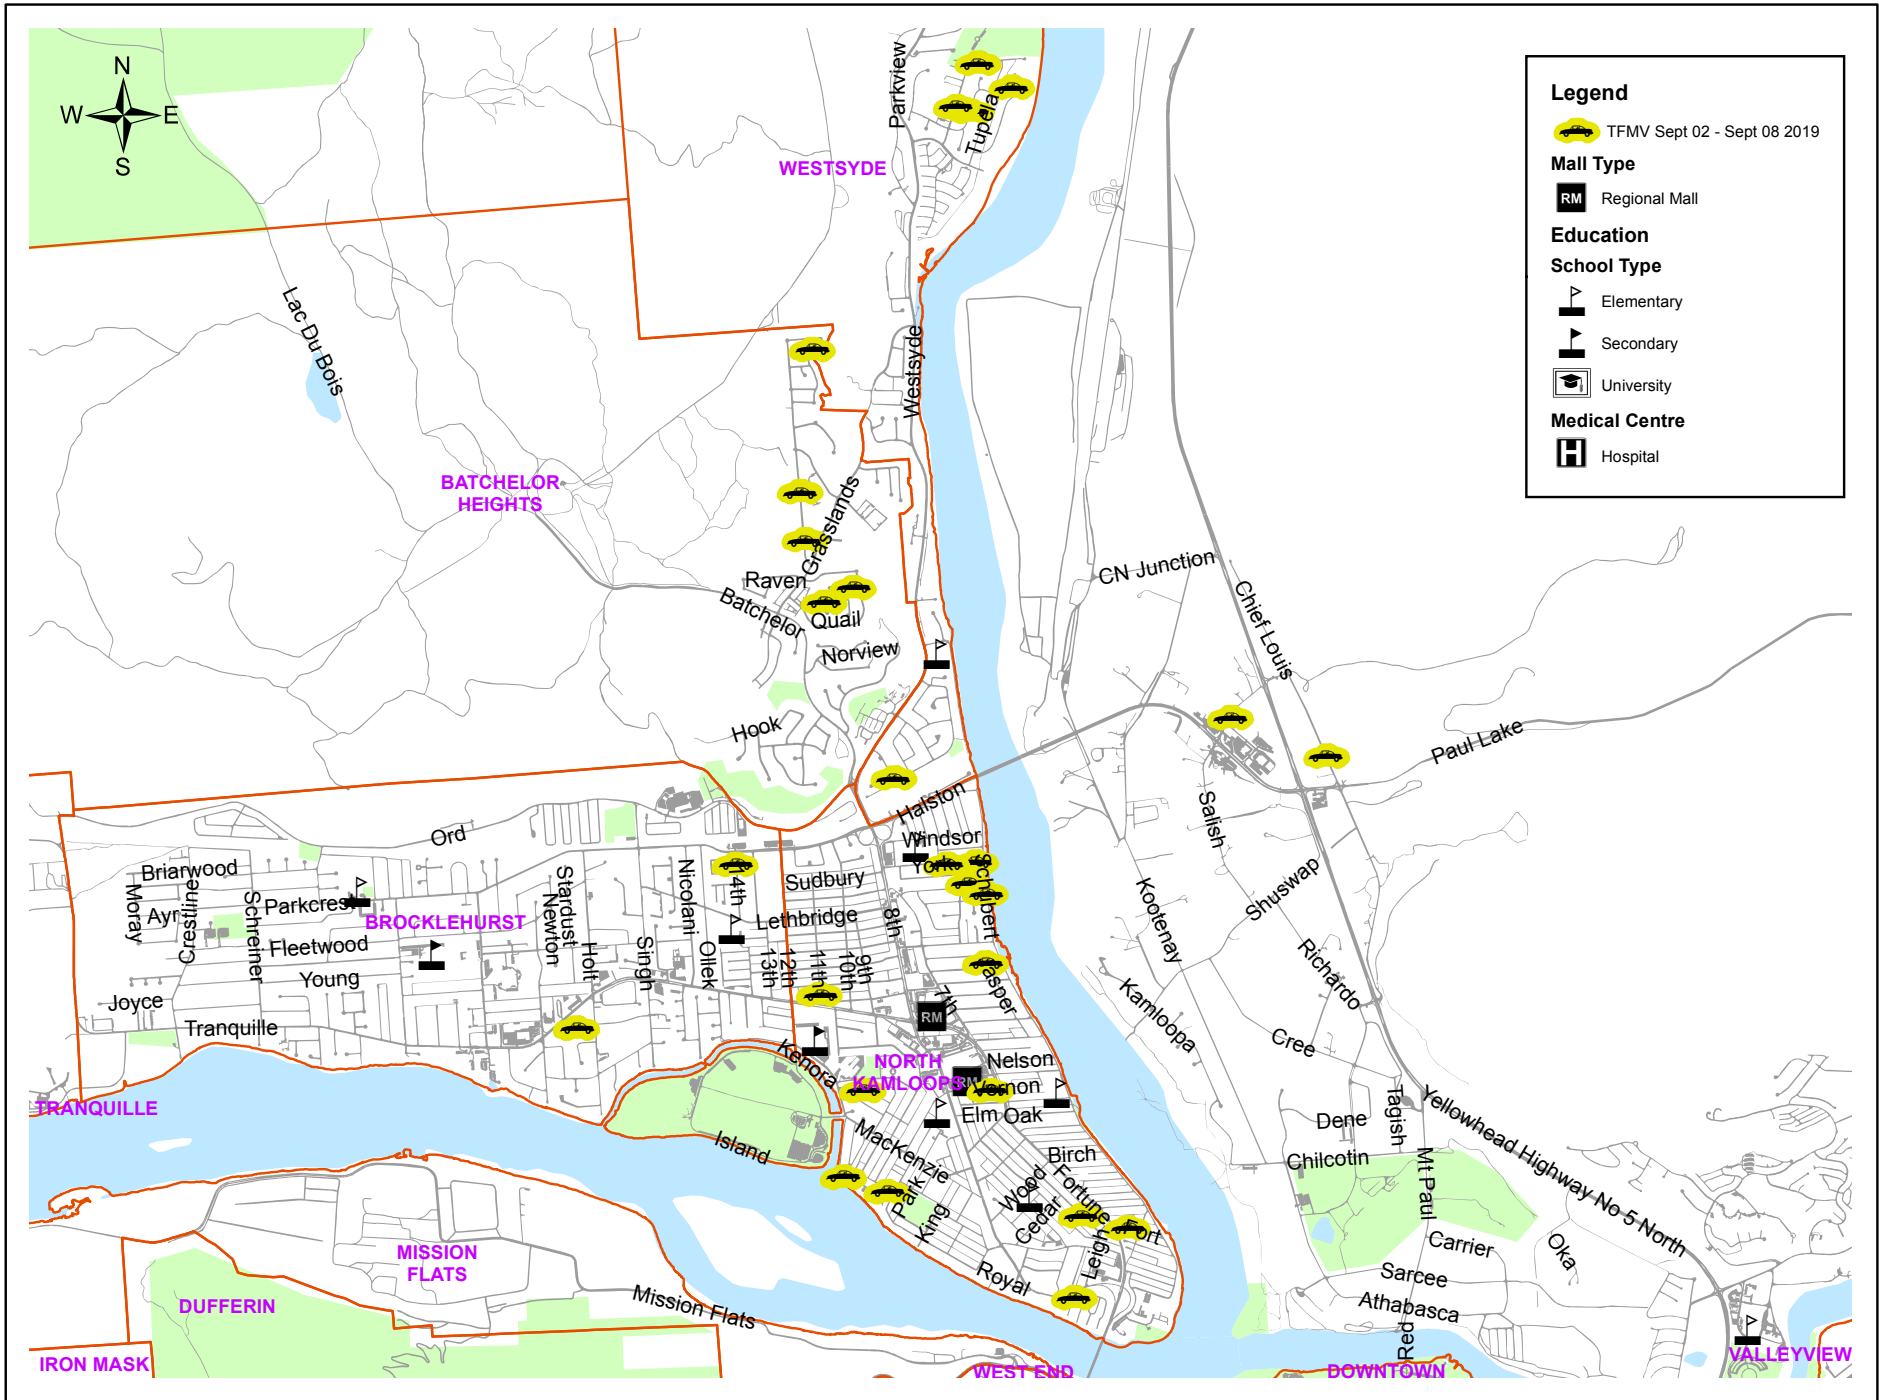

North Shore

Legend

- TFMV Sept 02 - Sept 08 2019
- Mall Type**
- Regional Mall
- Education**
- School Type**
- Elementary
- Secondary
- University
- Medical Centre**
- Hospital

South Shore

Legend

- TFMV Sept 02 - Sept 08 2019
- Mall Type**
- Regional Mall
- Education**
- School Type**
- Elementary
- Secondary
- University
- Medical Centre**
- Hospital