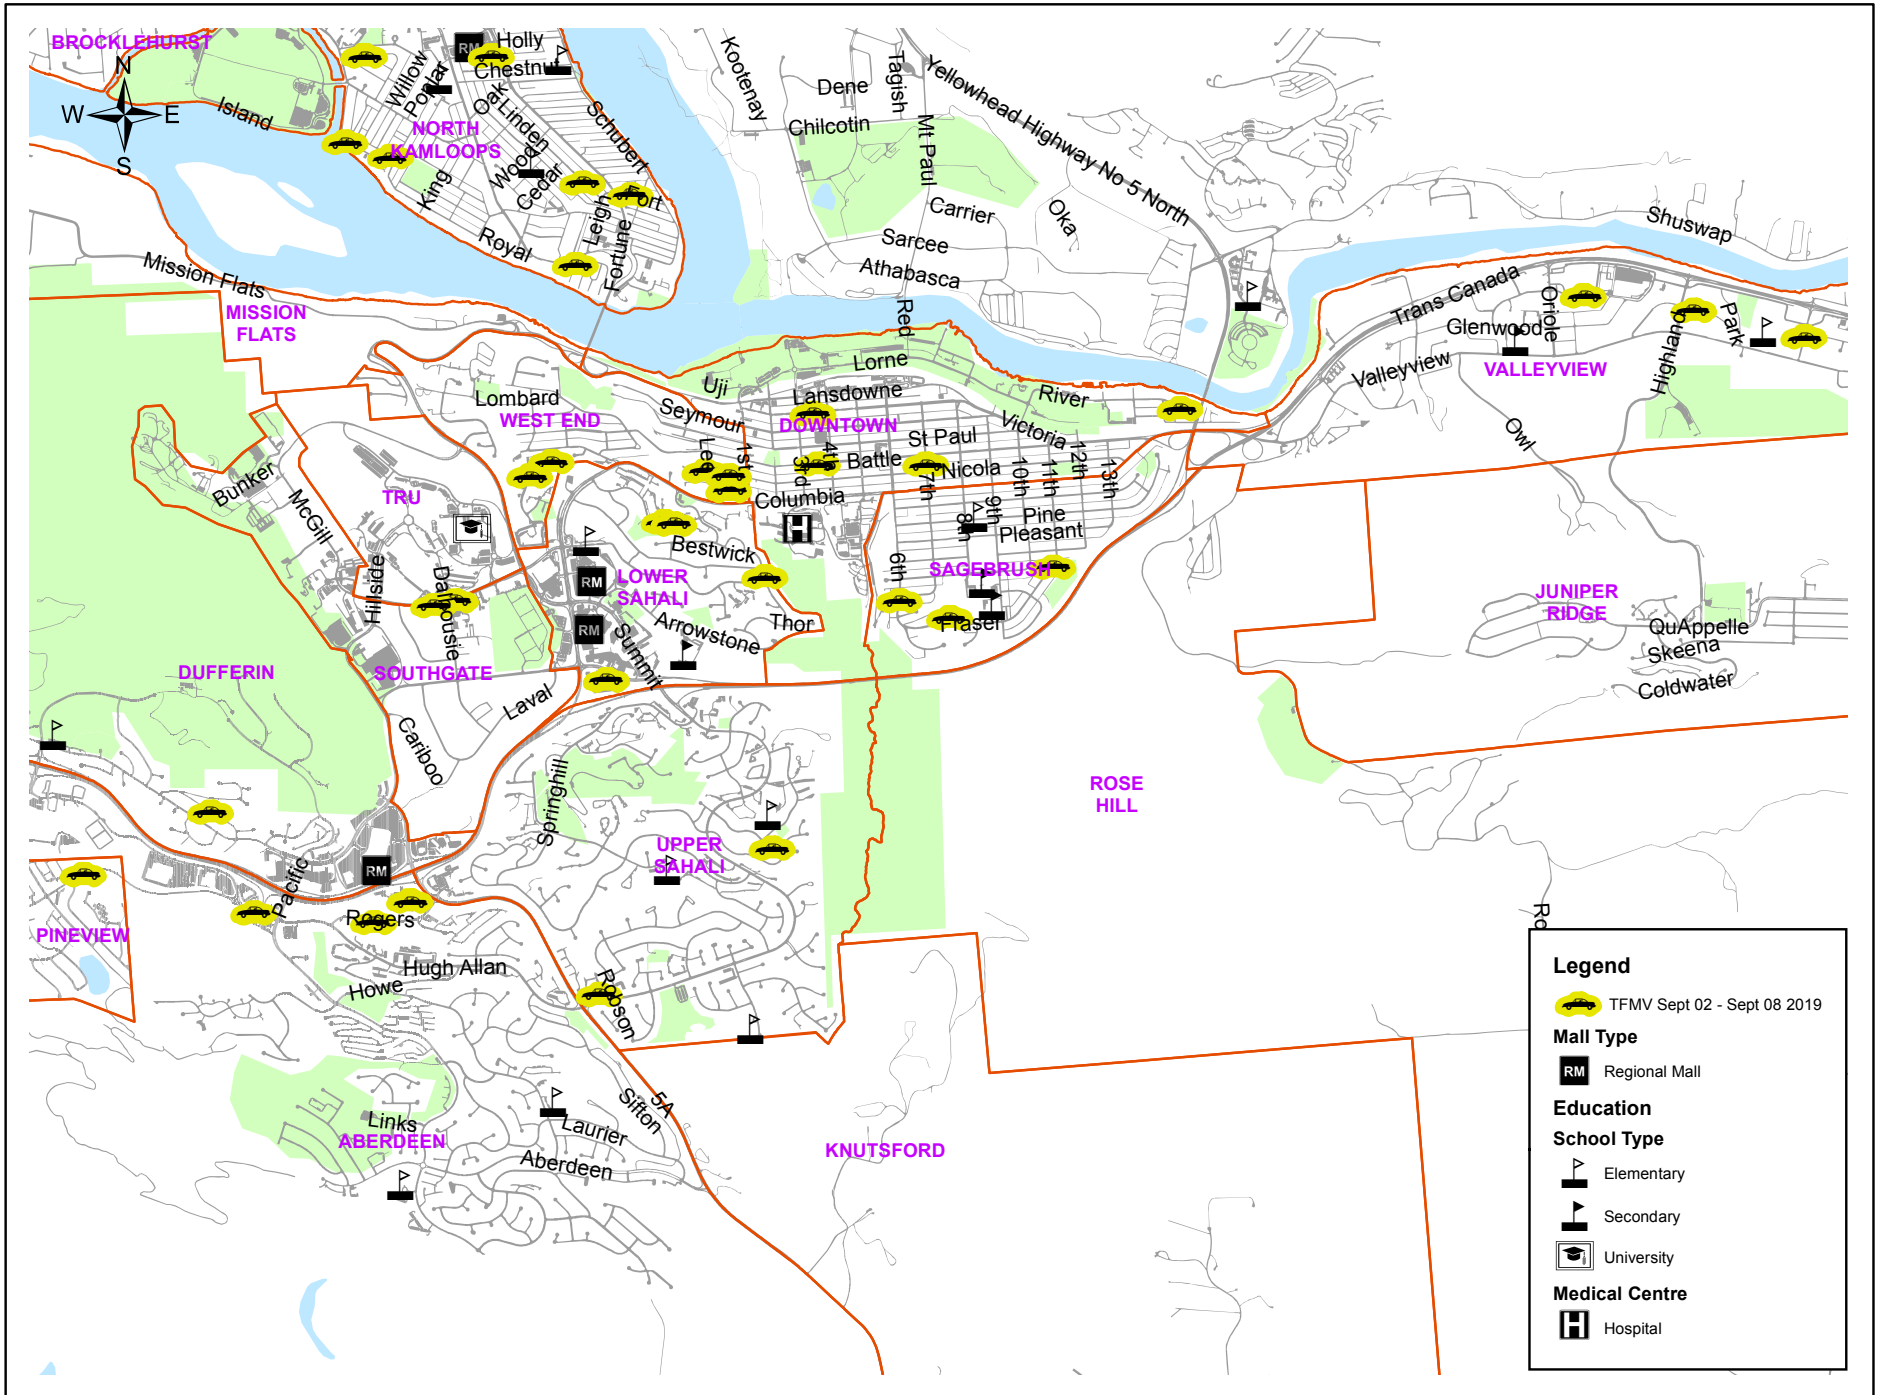

North Shore

Legend

- TFMV Sept 02 - Sept 08 2019
- Mall Type**
- Regional Mall
- Education**
- School Type**
- Elementary
- Secondary
- University
- Medical Centre**
- Hospital

South Shore

Legend

- TFMV Sept 02 - Sept 08 2019
- Mall Type**
- Regional Mall
- Education**
- School Type**
- Elementary
- Secondary
- University
- Medical Centre**
- Hospital