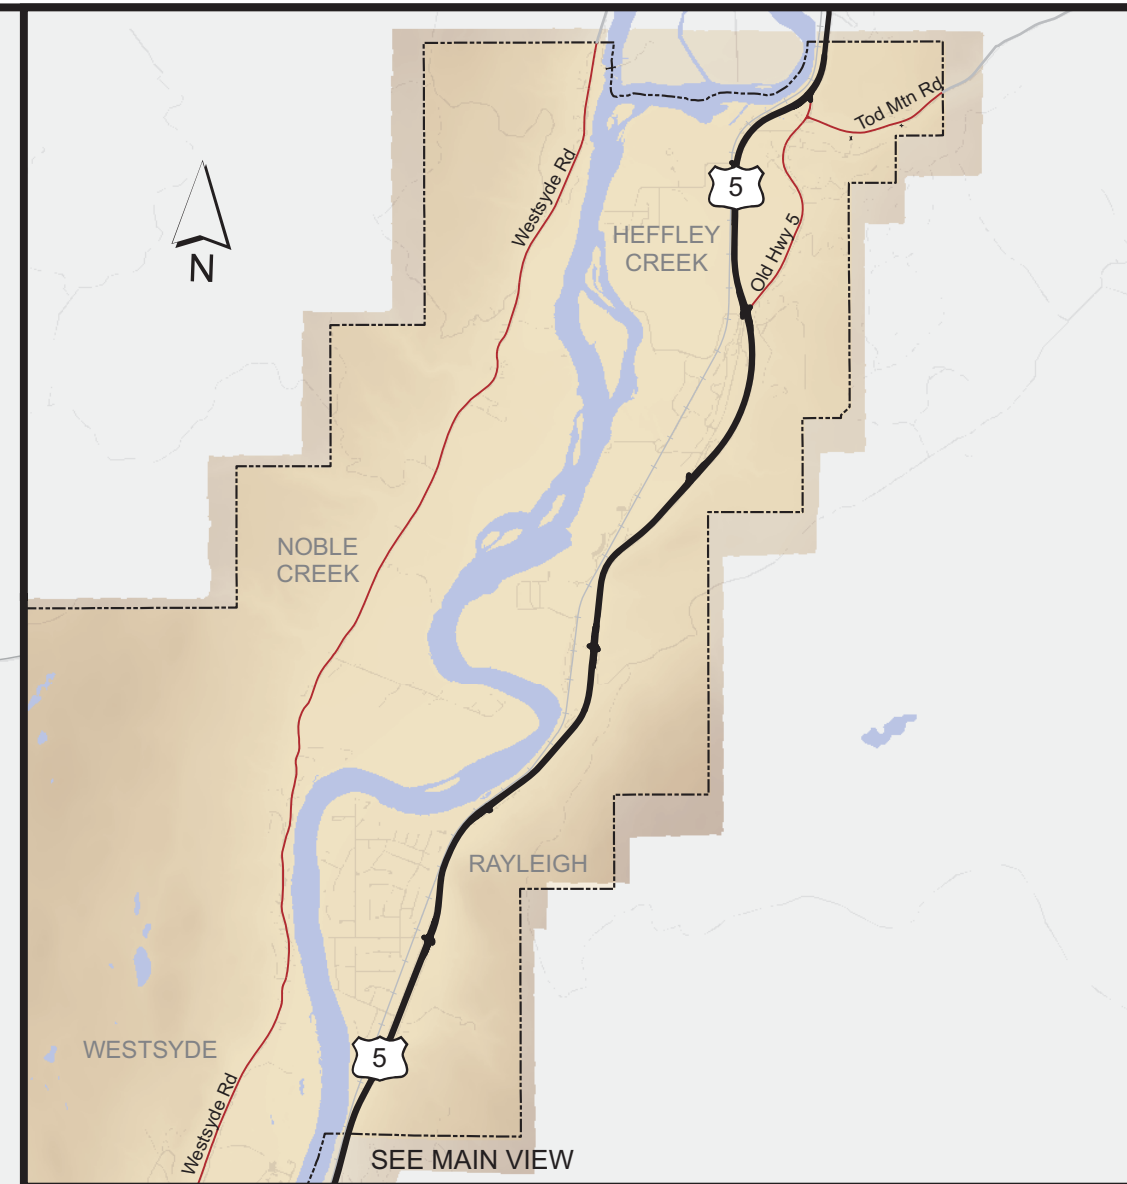

IN-LINE SKATES, SKATEBOARDS AND SCOOTERS MAP

By-Law 23-63

CITY OF KAMLOOPS BOUNDARY

SEE INSET

Prohibited on:

- Highways
- Arterial Streets
- Steep Grade Roads and Steep Grade Sidewalks
- Commercial Areas

STEEP GRADE ROADS and STEEP GRADE SIDEWALKS:

- i) Batchelor Dr - Westsyde Rd to Grasslands Blvd
- ii) Summit Dr - Victoria Street W to Hwy No. 5A
- iii) Pacific Way - Abbeyglen Way to 450 m past Prairie Rose Dr
- iv) Hillside Way - Hillside Dr to Trans Canada Hwy No. 1
- v) Columbia St - Notre Dame Dr to 3rd Av
- vi) 1st Ave - Lansdowne St to Columbia St
- vii) 3rd Ave - Lansdowne St to Columbia St
- viii) Highland Dr - Trans Canada Hwy No. 1 to Qu'Appelle Blvd
- ix) Aberdeen Dr - Princeton-Kamloops Hwy No. 5A to 100m past Linfield Dr
- x) Copperhead Dr - Hugh Allan dr to 200 m past Sunshine Crt
- xi) Hugh Allan Dr - Pacific Way to Copperhead Dr
- xii) Hillside Dr - McGill Rd to Pacific Way
- xiii) Hillside Dr N - McGill Rd to Summit Dr
- xiv) Todd Rd - Barnhartvale Rd to Dallas Dr
- xv) Rose Hill Rd - Valleyview Dr to 450 m past High Forest Pl
- xvi) 6th Ave - Fraser St to Columbia St