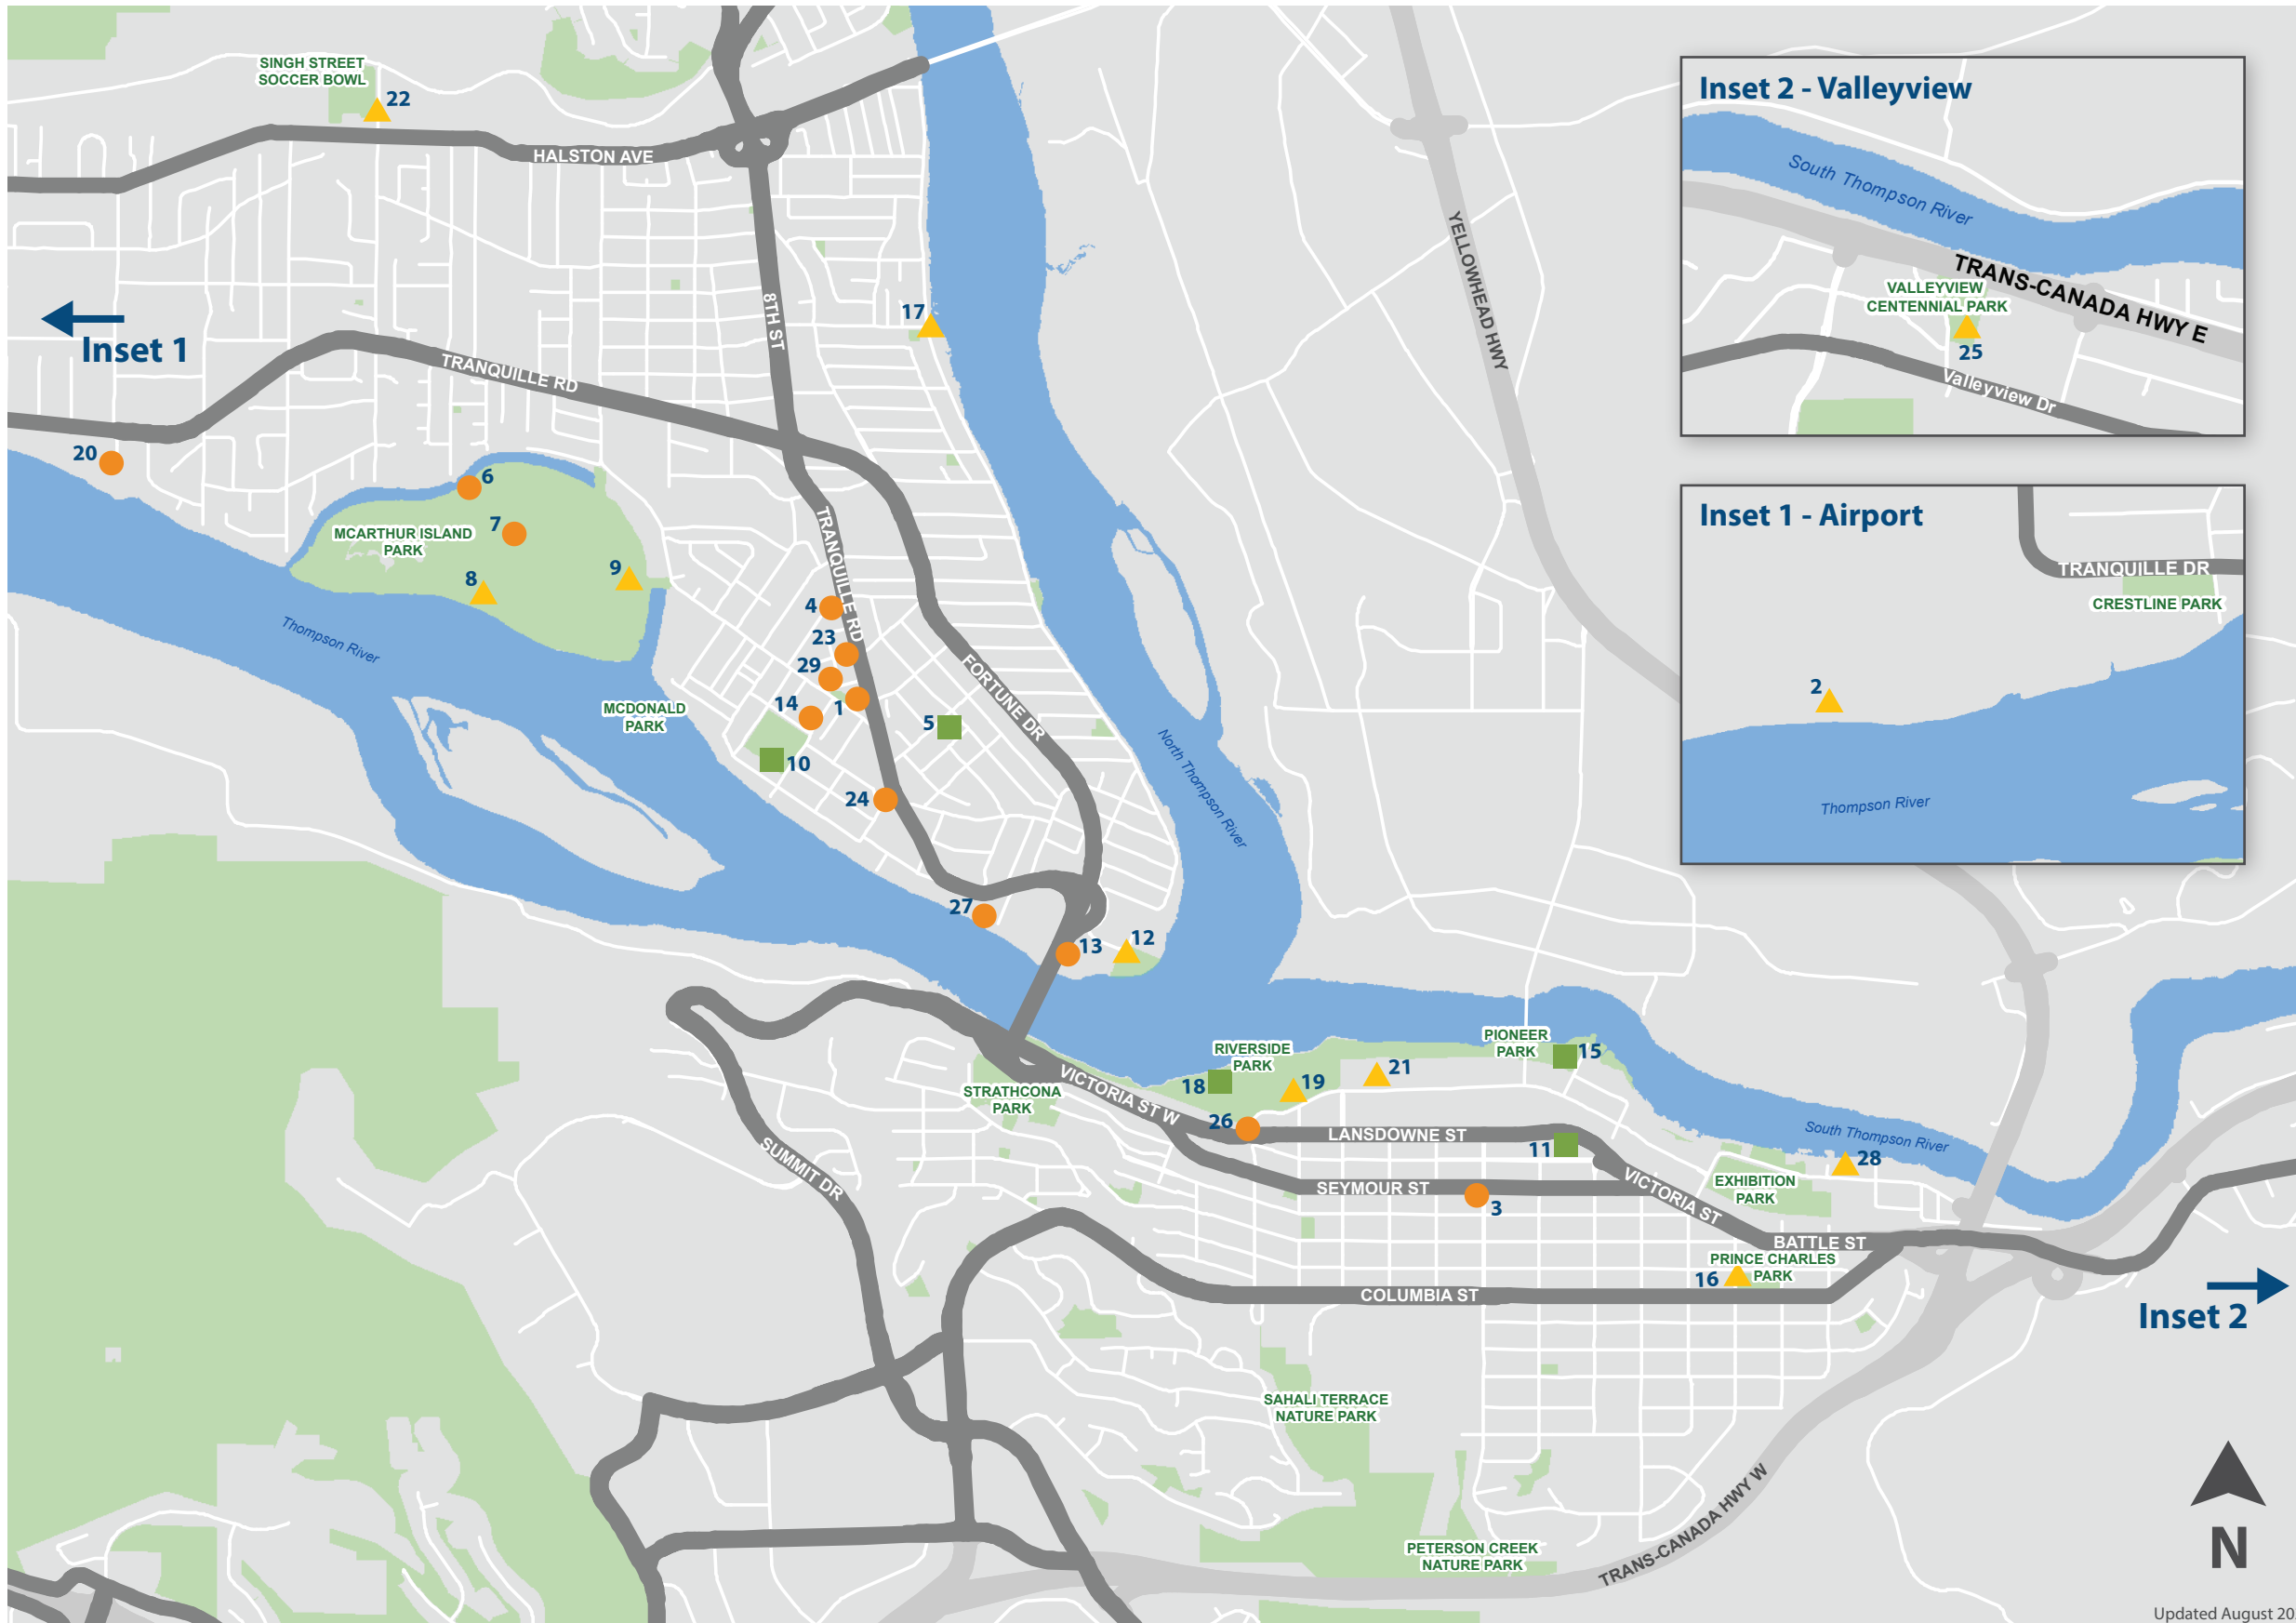

# SHARPS CONTAINER LOCATIONS

## Locations

- 1 ASK Wellness
- 2 Aviation Way Washroom
- 3 Crossroads Inn
- 4 IDA Pharmacy
- 5 John Tod Centre
- 6 McArthur Island Pedestrian Bridge
- 7 McArthur Island Centre Pathway Washrooms
- 8 McArthur Island Washrooms Near River
- 9 McArthur Island Sport Centre Washrooms
- 10 McDonald Park
- 11 Memorial Arena
- 12 Overlander Park
- 13 Overlanders Bridge
- 14 Parkview Activity Centre
- 15 Pioneer Park
- 16 Prince Charles Park
- 17 Richmond Park
- 18 Riverside Park Tennis Court Washroom
- 19 Riverside Park Heritage House Washroom
- 20 Rivers Trail
- 21 Sandman Centre
- 22 Singh Street Soccer Bowl
- 23 Speedy Glass
- 24 Spero House
- 25 Valleyview Centennial Park
- 26 Victoria St. Mini-storage
- 27 Wilson House
- 28 Horseshoe Club Washroom
- 29 Yew Park

## Legend

- ▲ Inside Location
- Outside Location
- Inside & Outside Locations

Canada's Tournament Capital

Updated August 2020