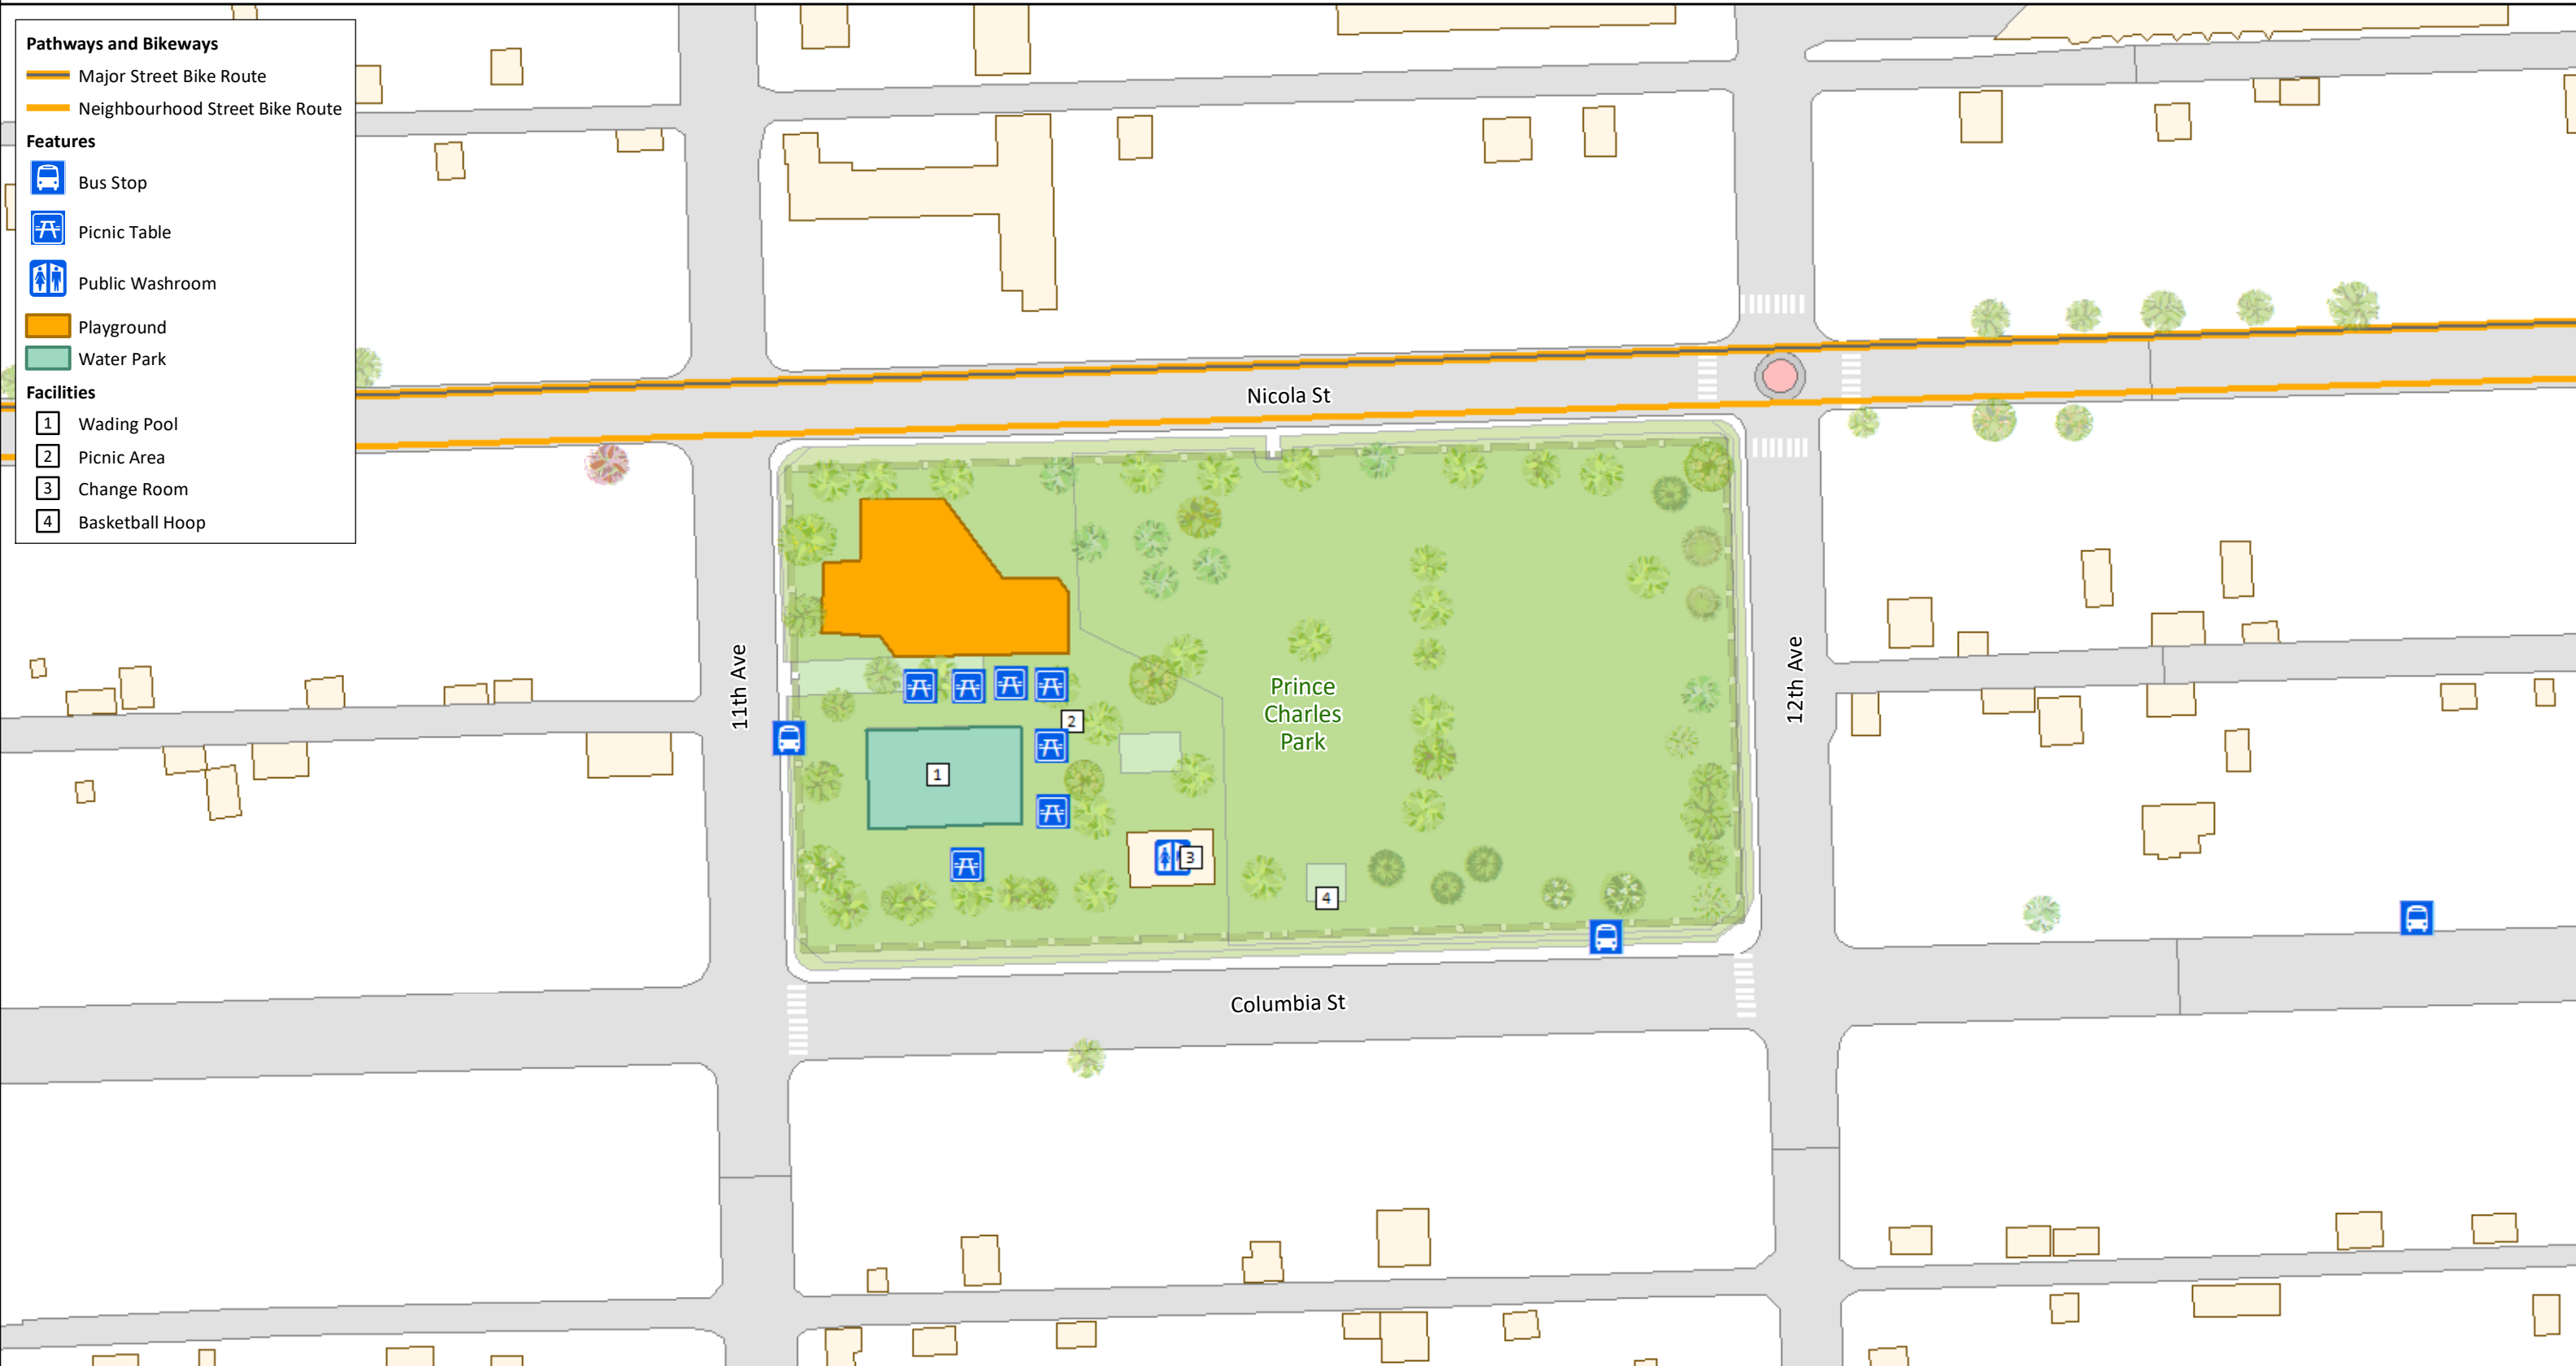

# Prince Charles Park Facility Map

For more information about Kamloops parks and trails visit: [www.kamloops.ca/parksandtrails](http://www.kamloops.ca/parksandtrails)

Canada's Tournament Capital

\*NOTE: No dogs are allowed within Prince Charles Park.

City of Kamloops - Civic Operations  
955 Concordia Way  
Kamloops, BC  
250 828 3461

- Pathways and Bikeways**
  - Major Street Bike Route
  - Neighbourhood Street Bike Route
- Features**
  - Bus Stop
  - Picnic Table
  - Public Washroom
  - Playground
  - Water Park
- Facilities**
  - 1 Wading Pool
  - 2 Picnic Area
  - 3 Change Room
  - 4 Basketball Hoop