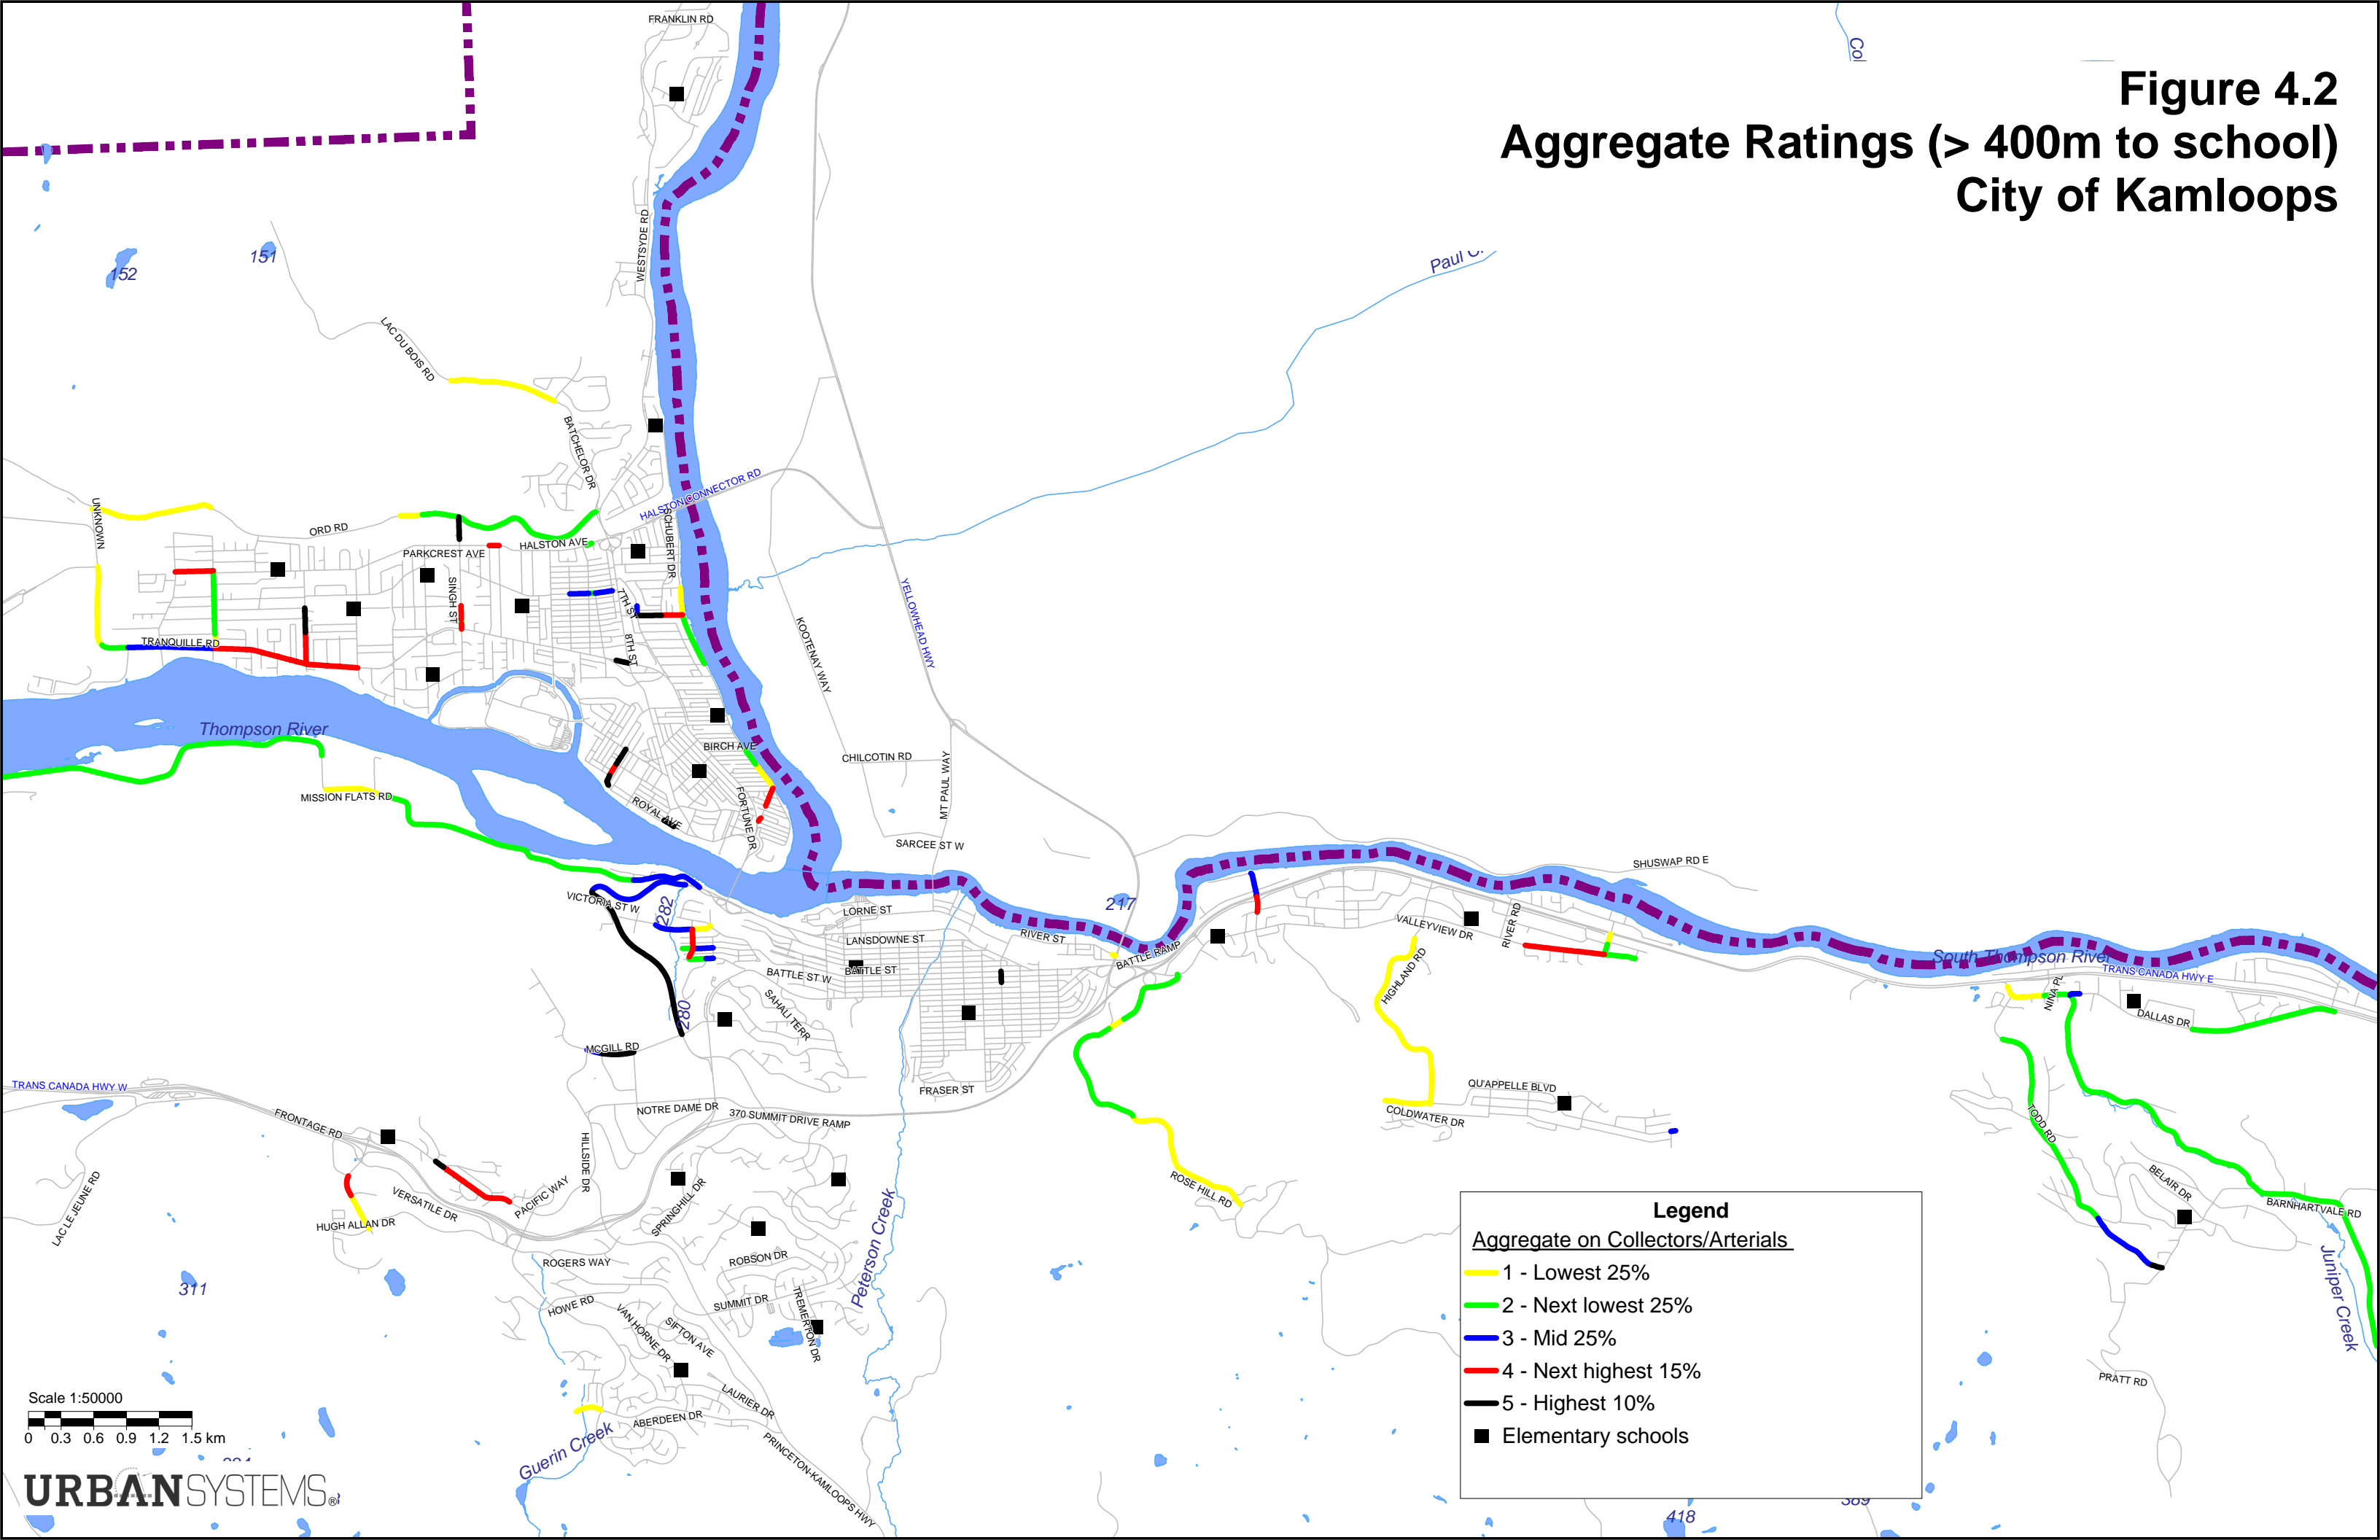

Figure 4.2
Aggregate Ratings (> 400m to school)
City of Kamloops

Legend
Aggregate on Collectors/Arterials

- 1 - Lowest 25%
- 2 - Next lowest 25%
- 3 - Mid 25%
- 4 - Next highest 15%
- 5 - Highest 10%
- Elementary schools

Scale 1:50000
 0 0.3 0.6 0.9 1.2 1.5 km