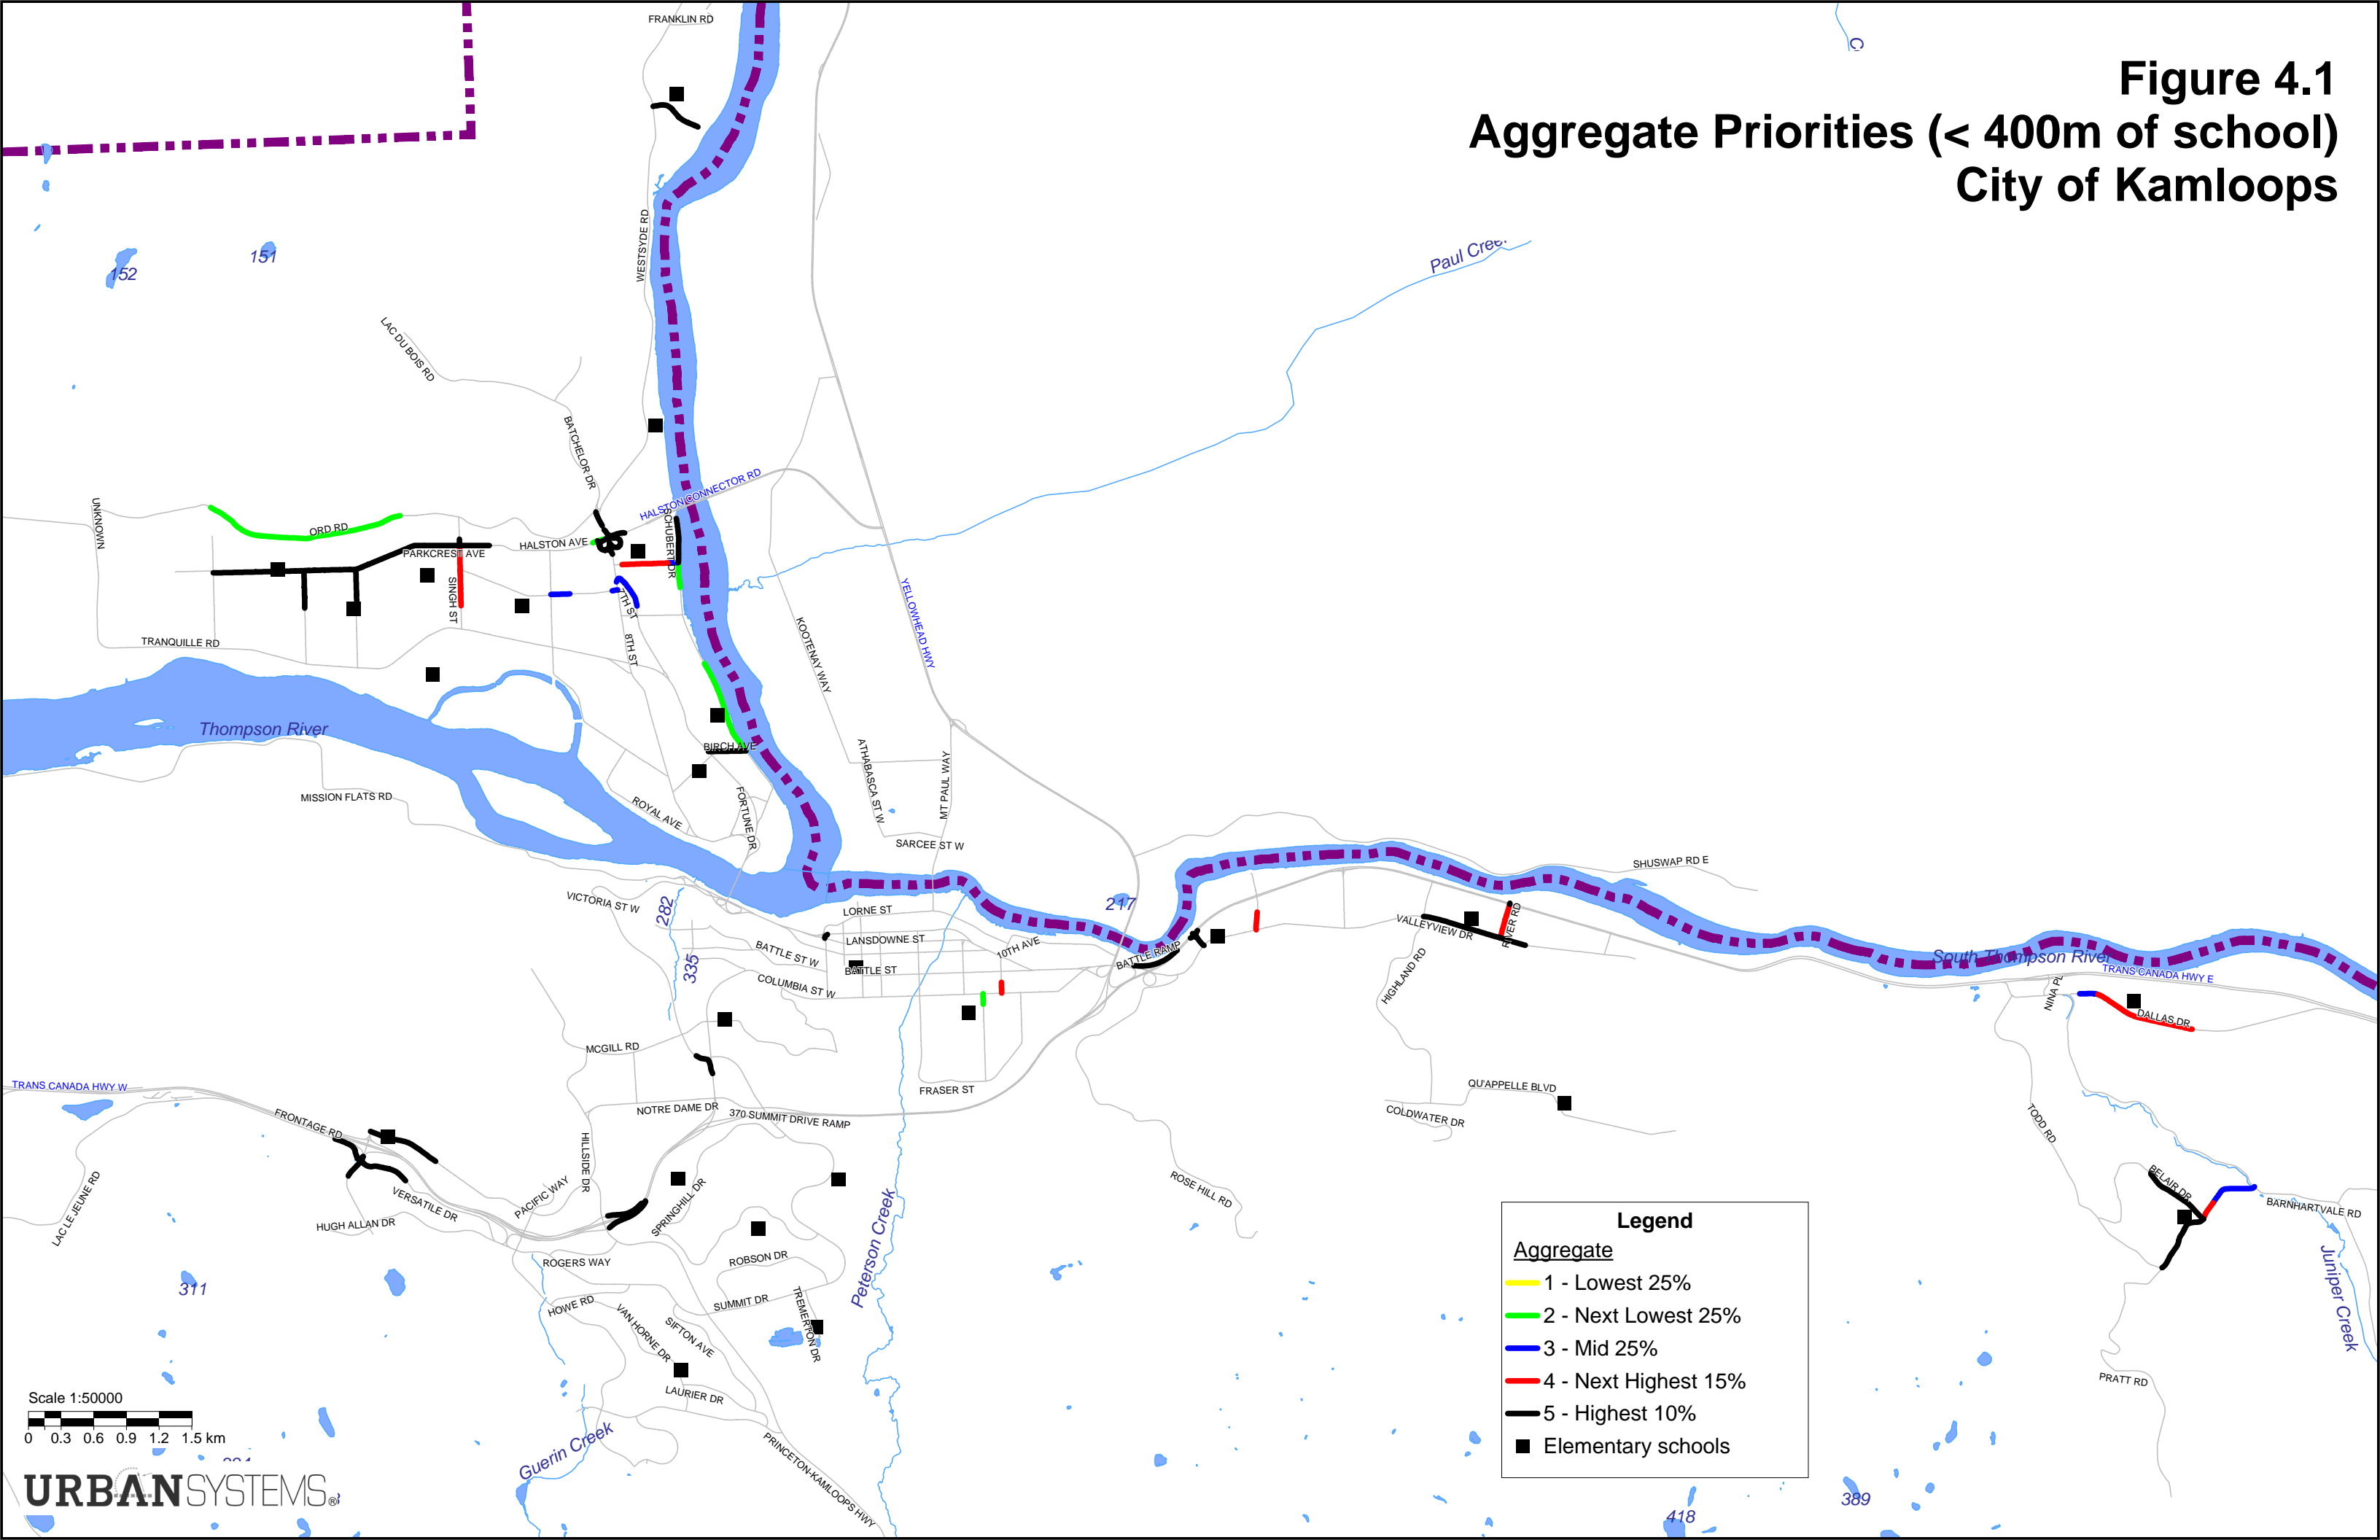

**Figure 4.1**  
**Aggregate Priorities (< 400m of school)**  
**City of Kamloops**

**Legend**

Aggregate

- 1 - Lowest 25%
- 2 - Next Lowest 25%
- 3 - Mid 25%
- 4 - Next Highest 15%
- 5 - Highest 10%
- Elementary schools

Scale 1:50000  
 0 0.3 0.6 0.9 1.2 1.5 km