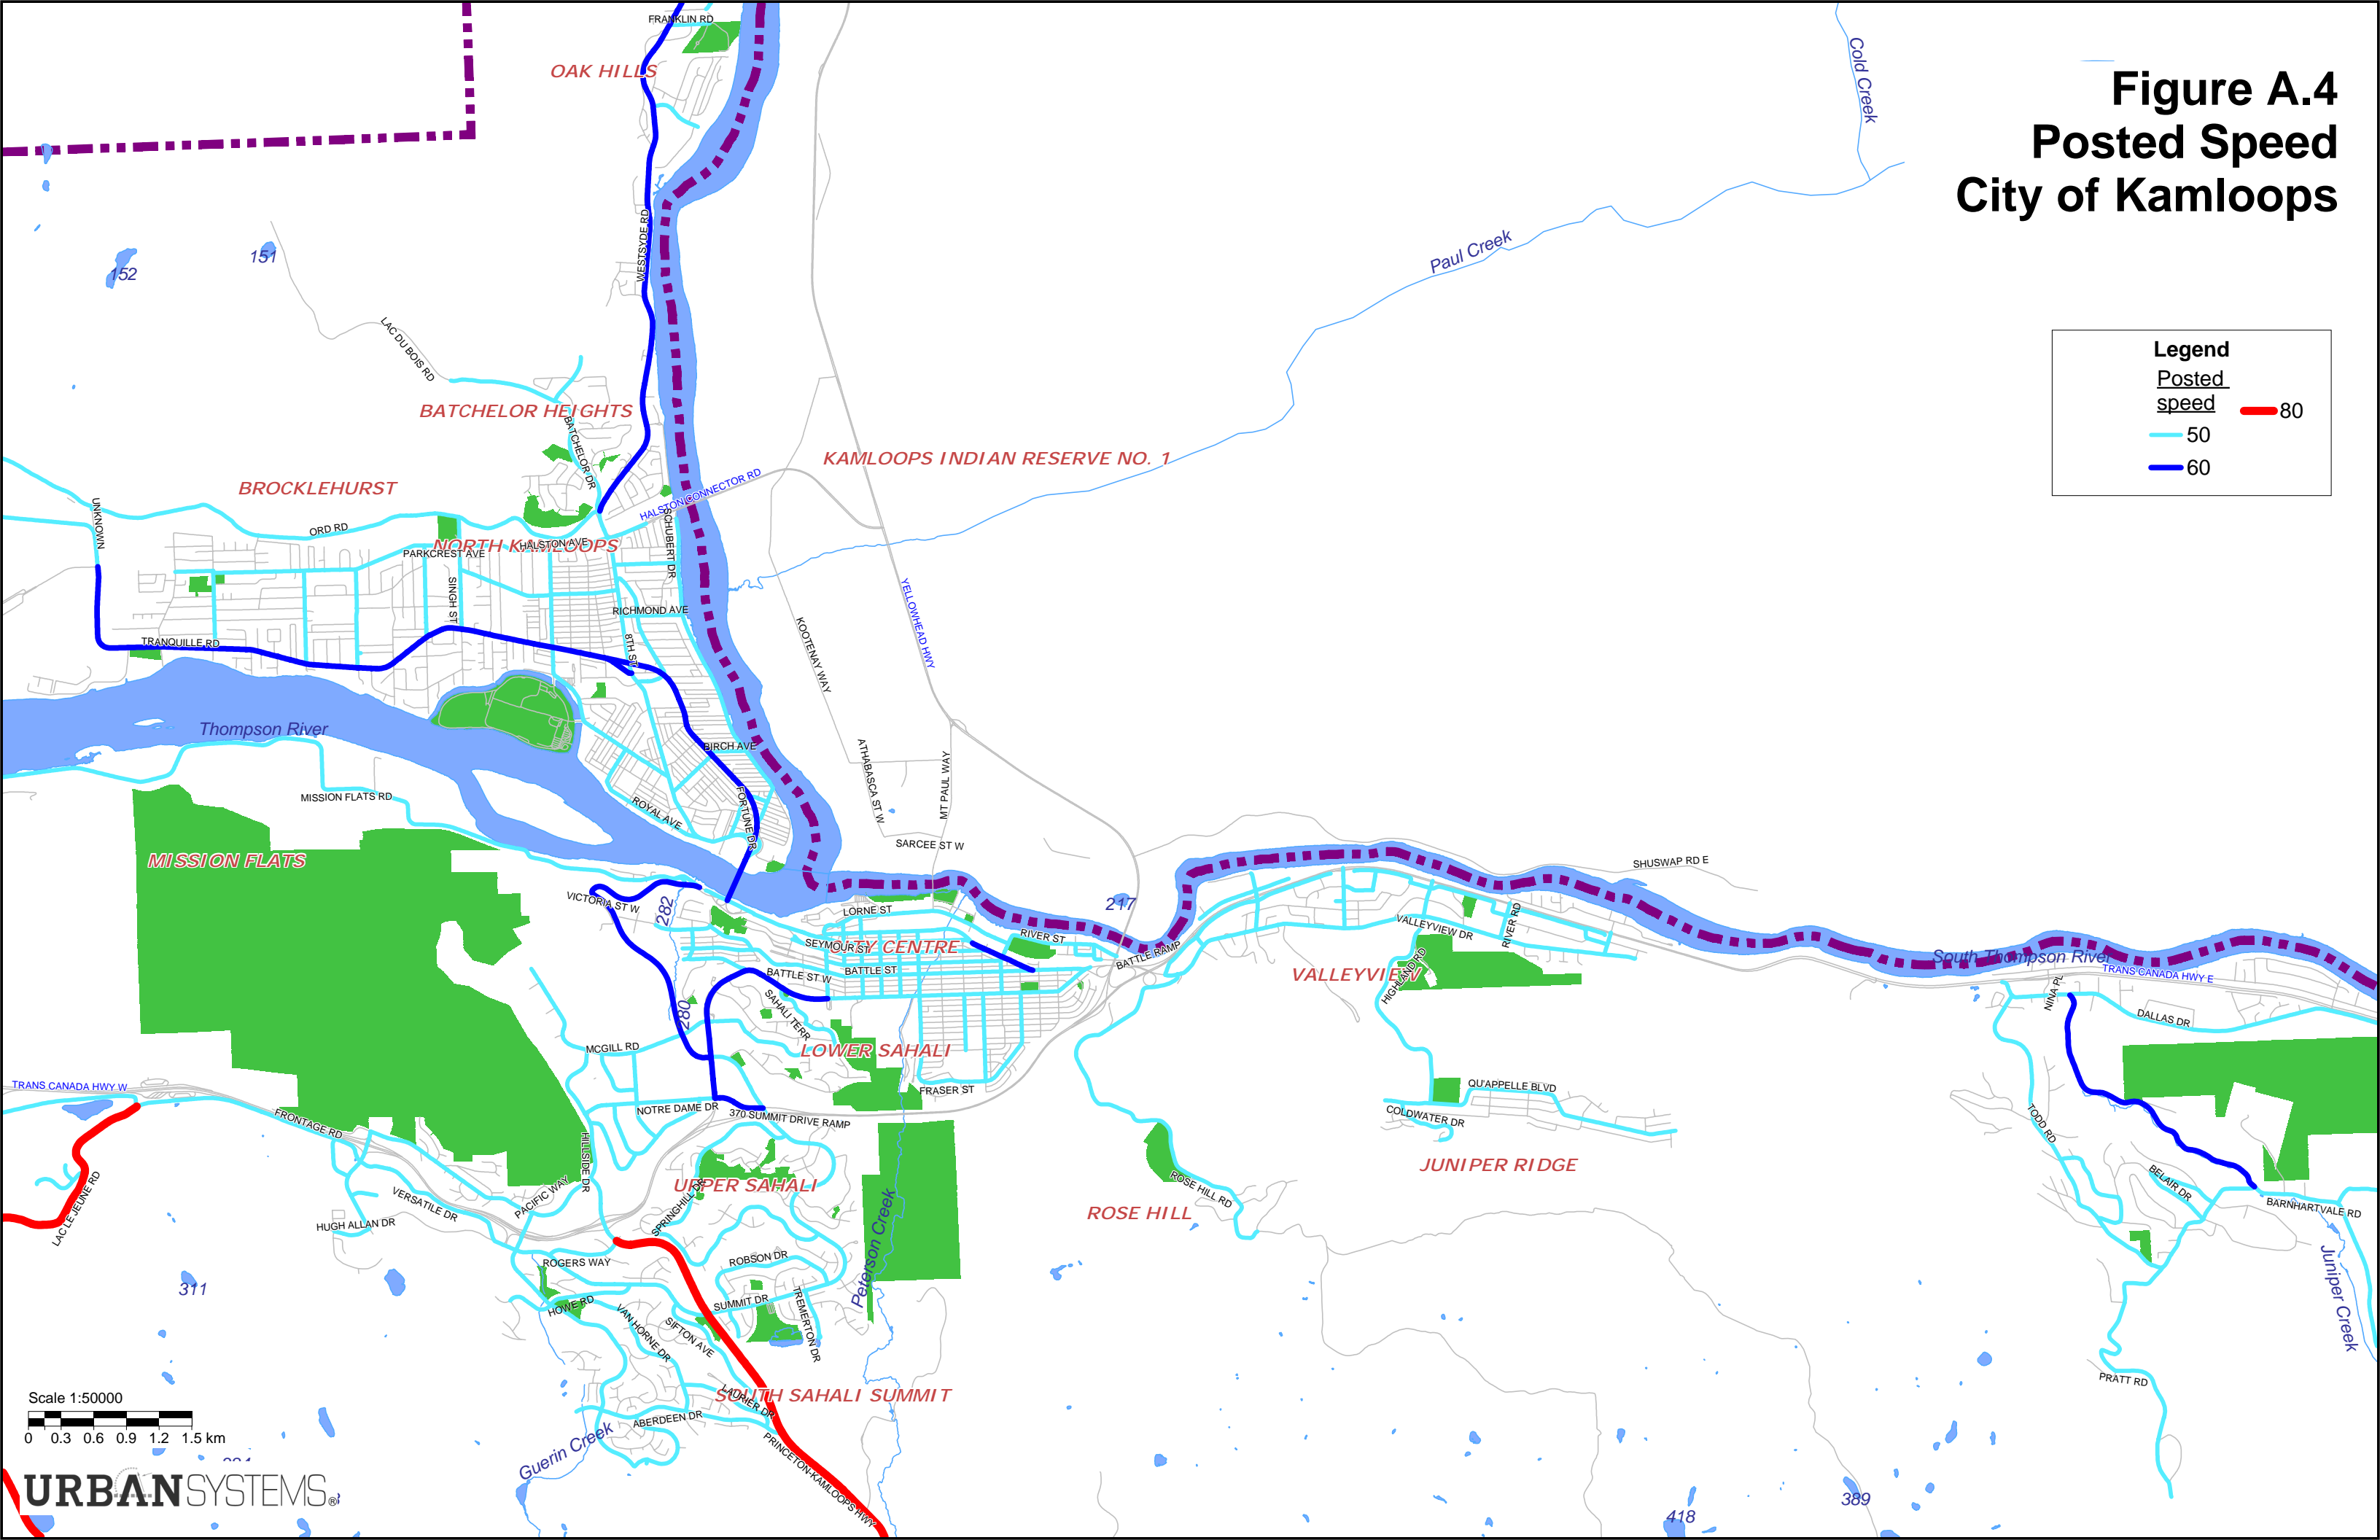

Figure A.4 Posted Speed City of Kamloops

Legend

Posted speed

- 80
- 50
- 60

Scale 1:50000
0 0.3 0.6 0.9 1.2 1.5 km