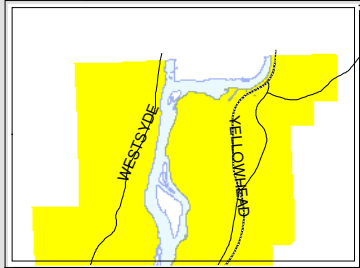

City of Kamloops Solid Waste Zone Boundaries

Legend

- ZONE 1
- ZONE 2
- ZONE 3
- ZONE 4
- ZONE 5
- Compost Site
- Landfill Site
- Recycle Depot