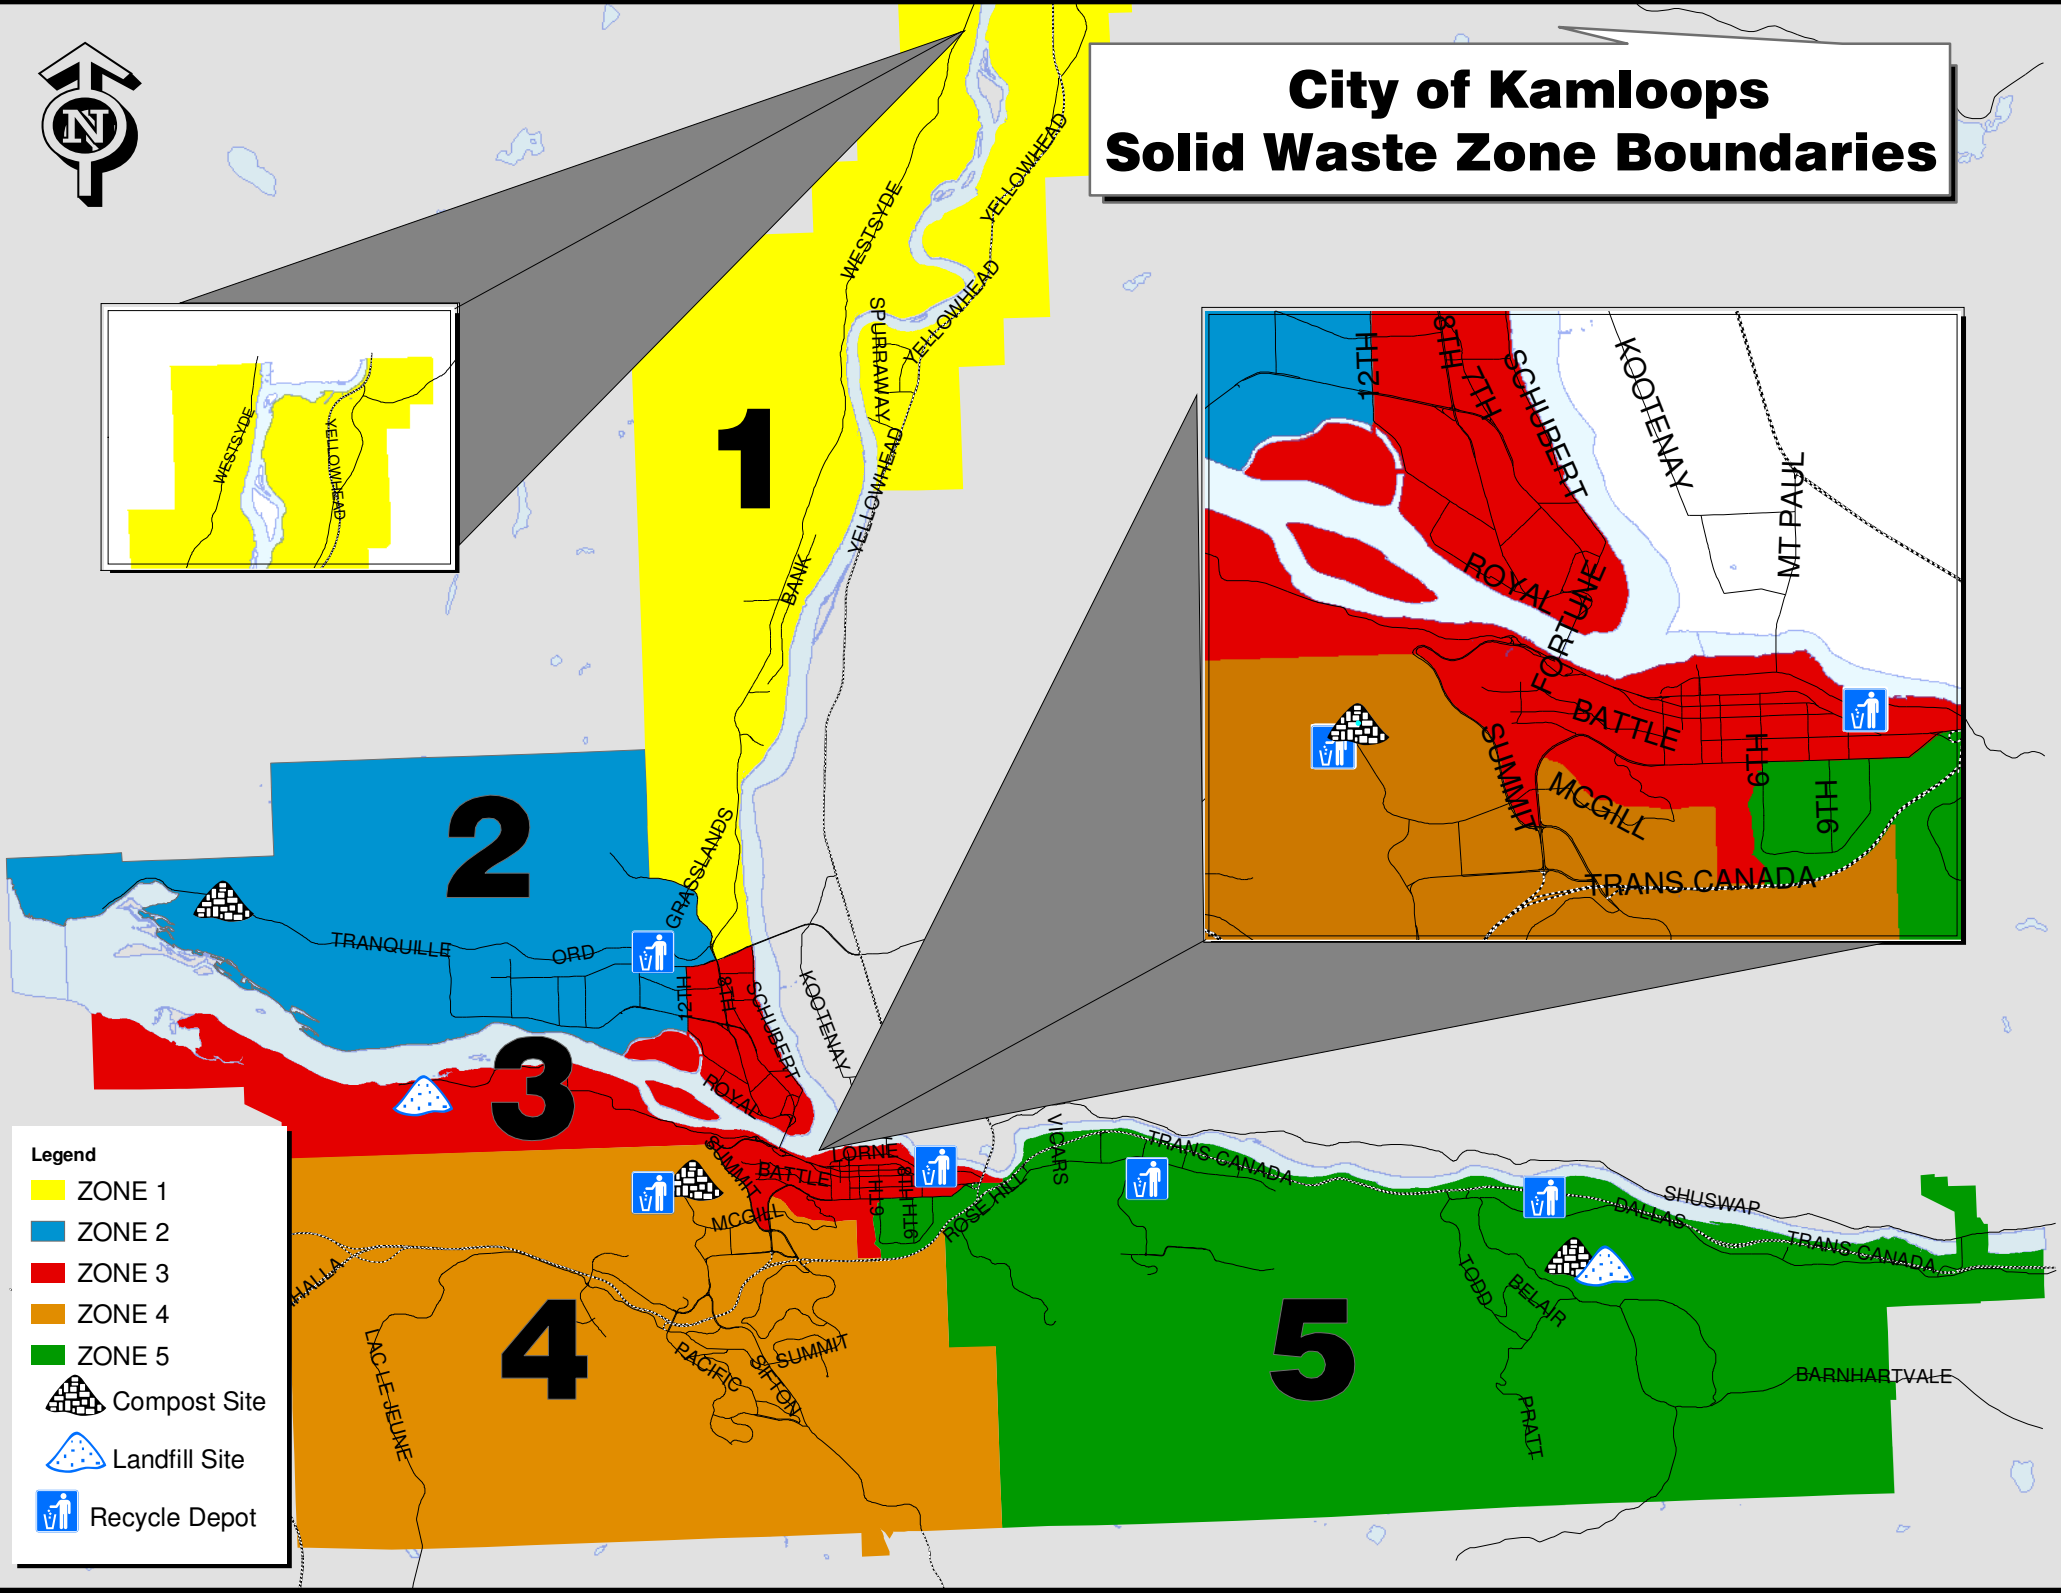

City of Kamloops Solid Waste Zone Boundaries

Legend

- ZONE 1
- ZONE 2
- ZONE 3
- ZONE 4
- ZONE 5
- Compost Site
- Landfill Site
- Recycle Depot