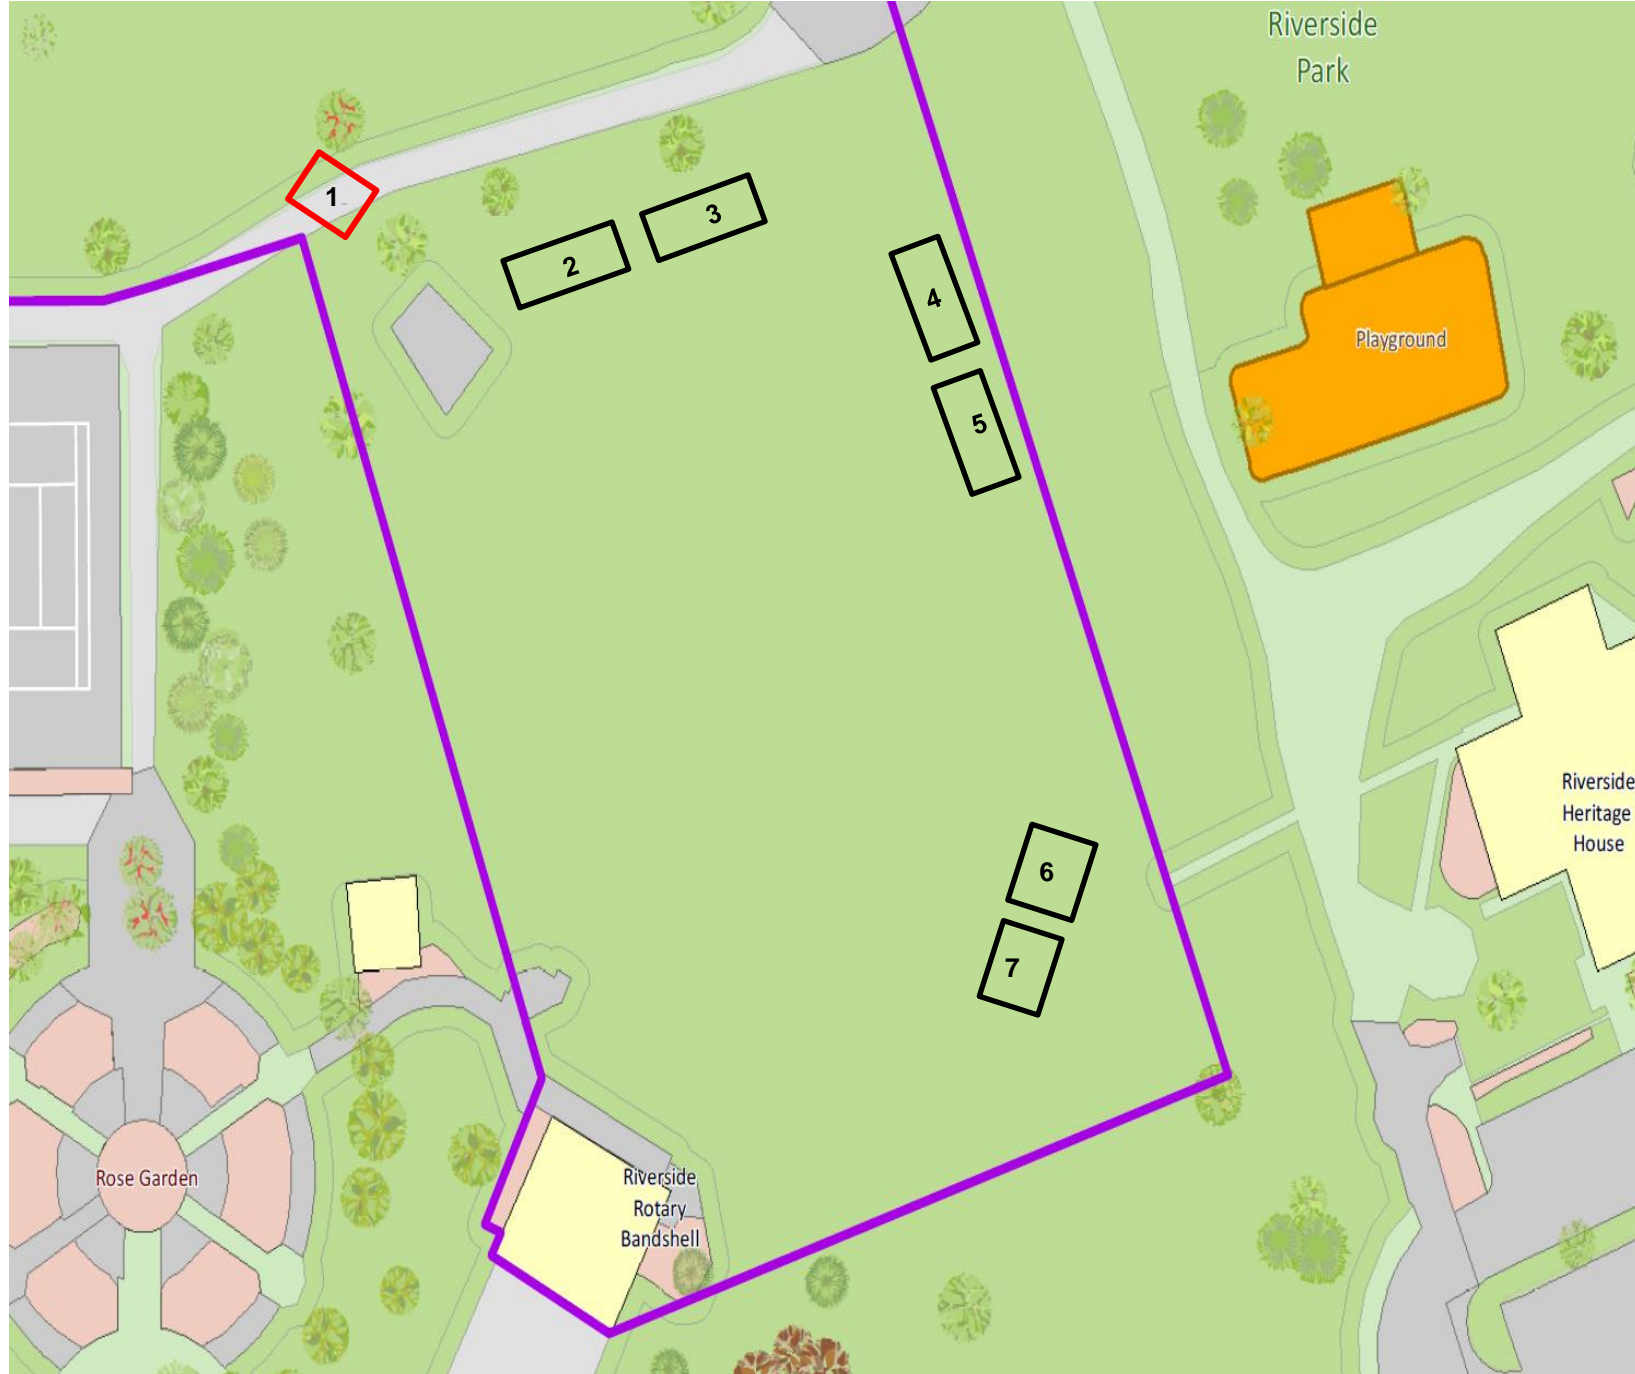

BCLC MUSIC IN THE PARK: FOOD TRUCK LOCATION MAP

Vendor Legend:

1. Food Truck Check In (Meaghan from BCLC)
2. Food Truck One
3. Food Truck Two
4. Food Truck Three
5. Food Truck Four
6. BCLC Promo Tent One
7. BCLC Promo Tent Two

Access + Directions:

1. Come down Uji Way
2. Through West end parking lot
3. Pathway on North side of tennis courts
4. Drive to the paved area by concession stand
5. Park on grass in designated section on map

Set up can ONLY occur between 3:30PM and 4:00 PM every Wednesday.

Food Trucks can leave the park when safe to do so, any time after 9:30 PM.