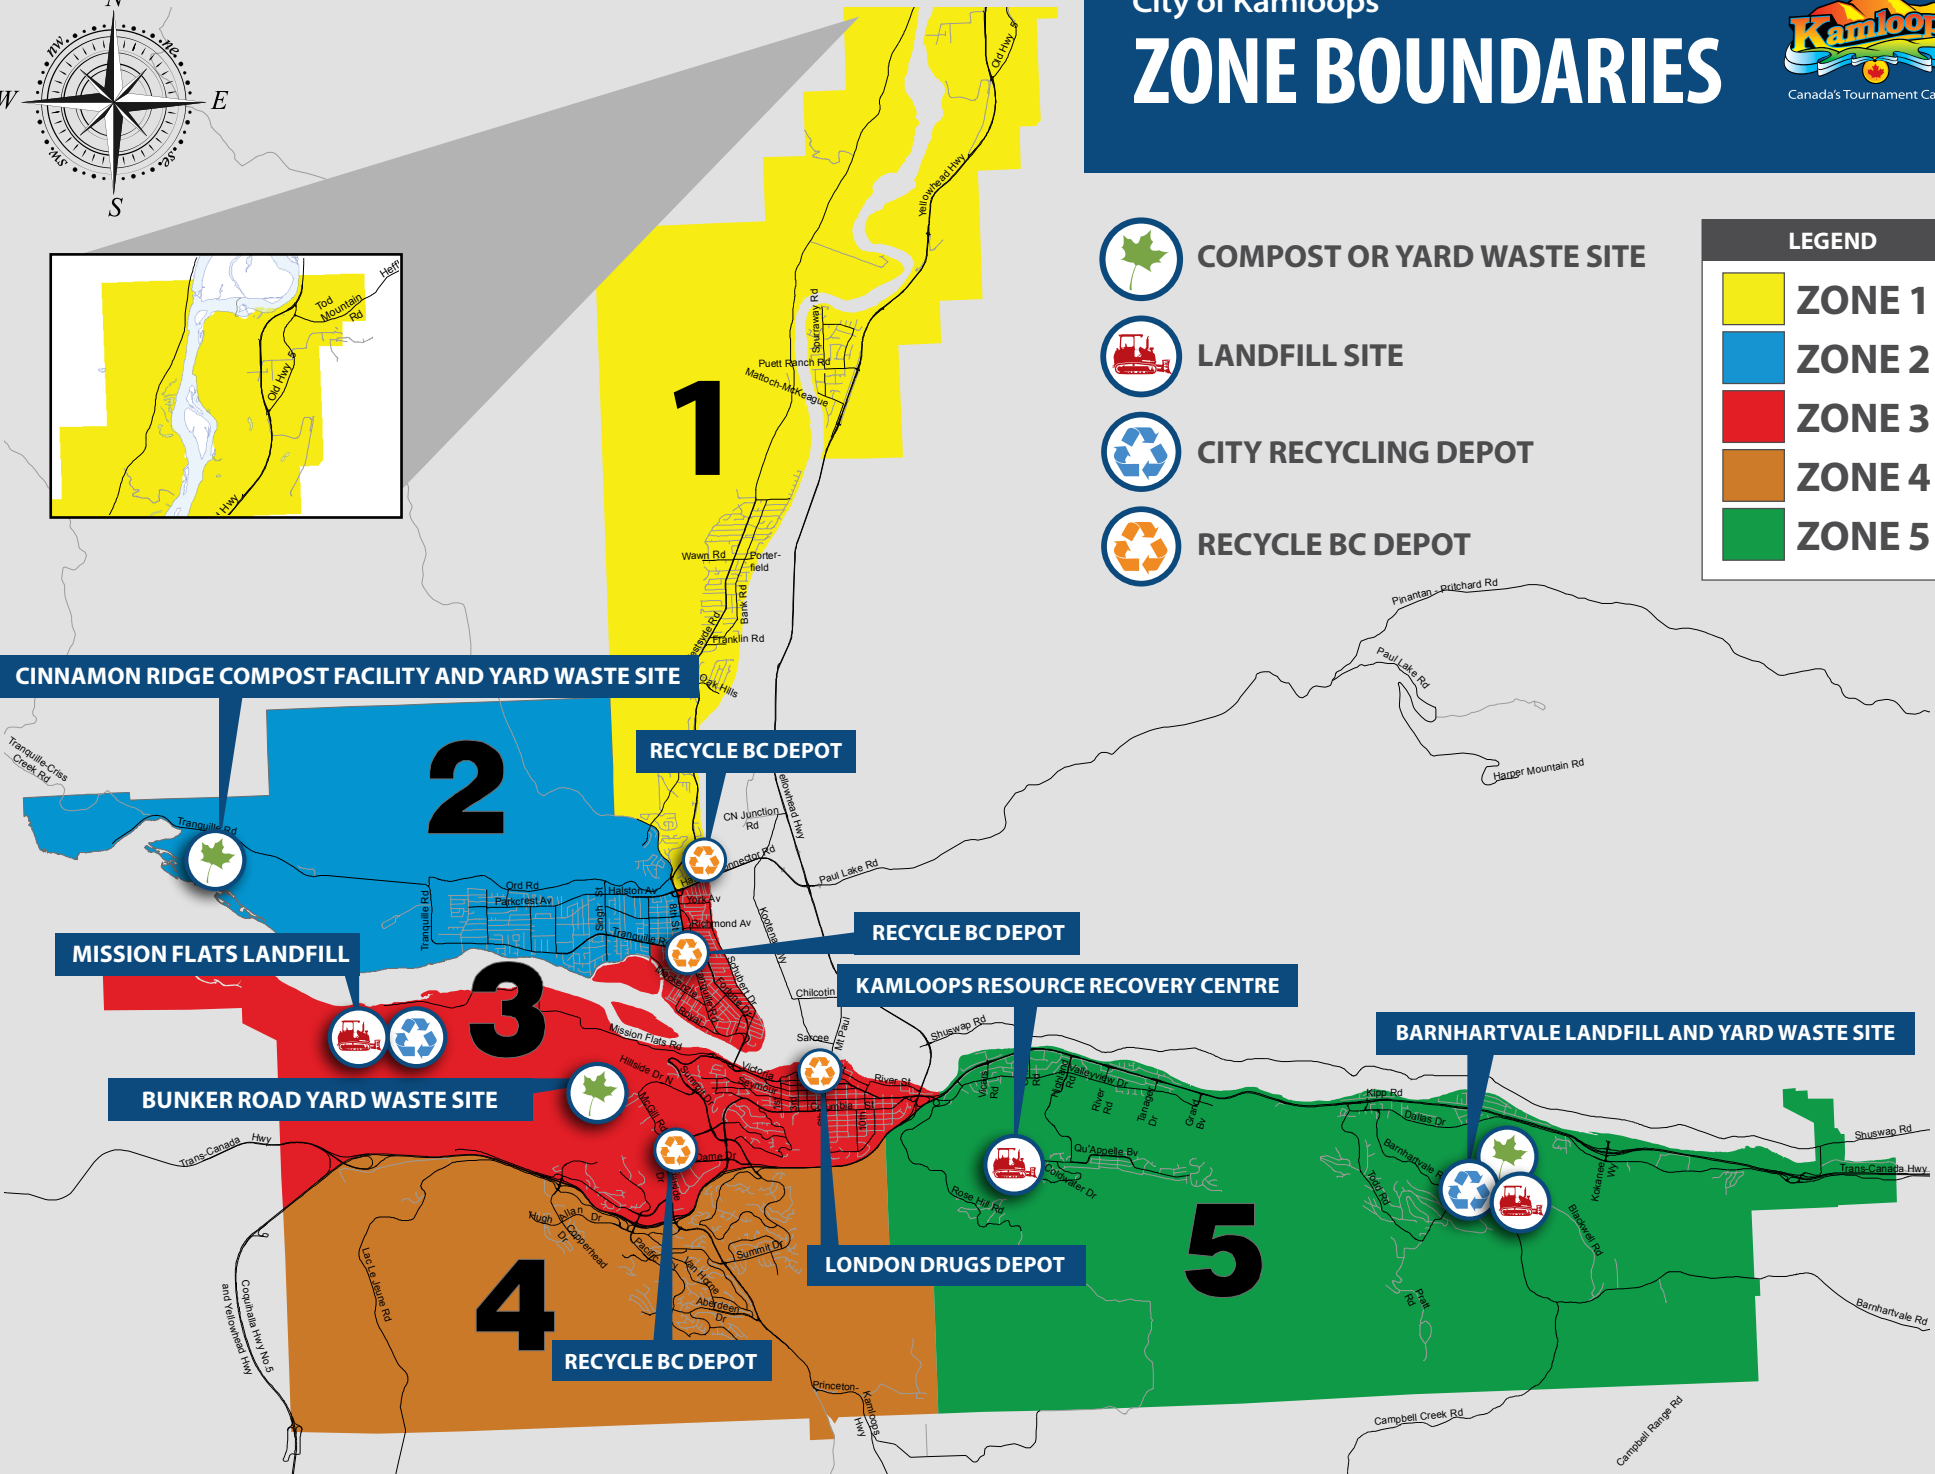

ZONE BOUNDARIES

COMPOST OR YARD WASTE SITE

LANDFILL SITE

CITY RECYCLING DEPOT

RECYCLE BC DEPOT

LEGEND

	ZONE 1
	ZONE 2
	ZONE 3
	ZONE 4
	ZONE 5

CINNAMON RIDGE COMPOST FACILITY AND YARD WASTE SITE

RECYCLE BC DEPOT

MISSION FLATS LANDFILL

RECYCLE BC DEPOT

KAMLOOPS RESOURCE RECOVERY CENTRE

BUNKER ROAD YARD WASTE SITE

BARNHARTVALE LANDFILL AND YARD WASTE SITE

LONDON DRUGS DEPOT

RECYCLE BC DEPOT